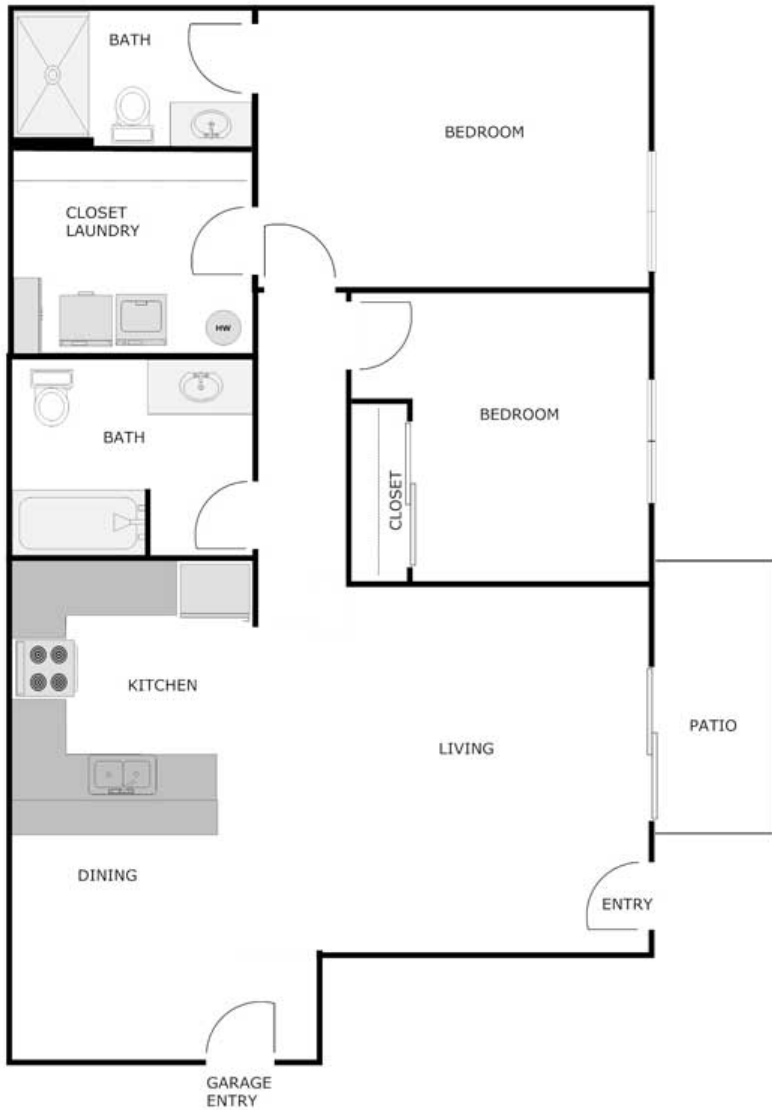

## 2 Bedroom 2 Bath Apartment Lower

1,051 Sq. Ft.

RENT

DEPOSIT

DATE AVAILABLE

NOTES

Evergreenestatesliving.com

relax, enjoy, live!

3601 Cherryvale Circle Little Chute, WI 54913