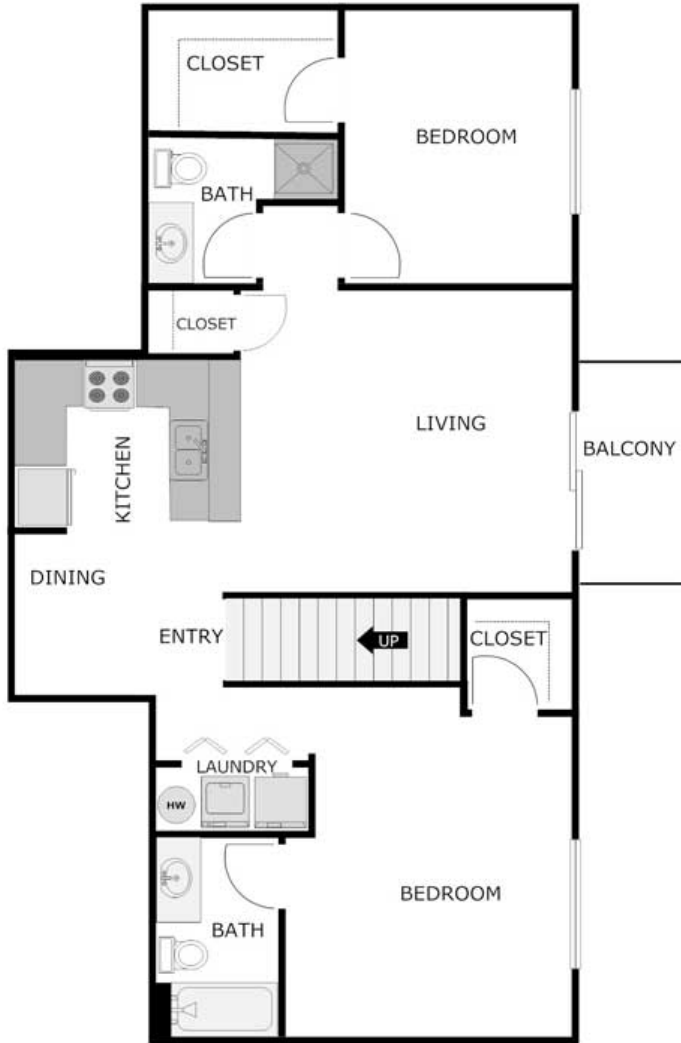

2 Bedroom 2 Bath Apartment Upper

1,129 Sq. Ft.

RENT

DEPOSIT

DATE AVAILABLE

NOTES

Evergreenestatesliving.com

relax, enjoy, live!

3601 Cherryvale Circle Little Chute, WI 54913