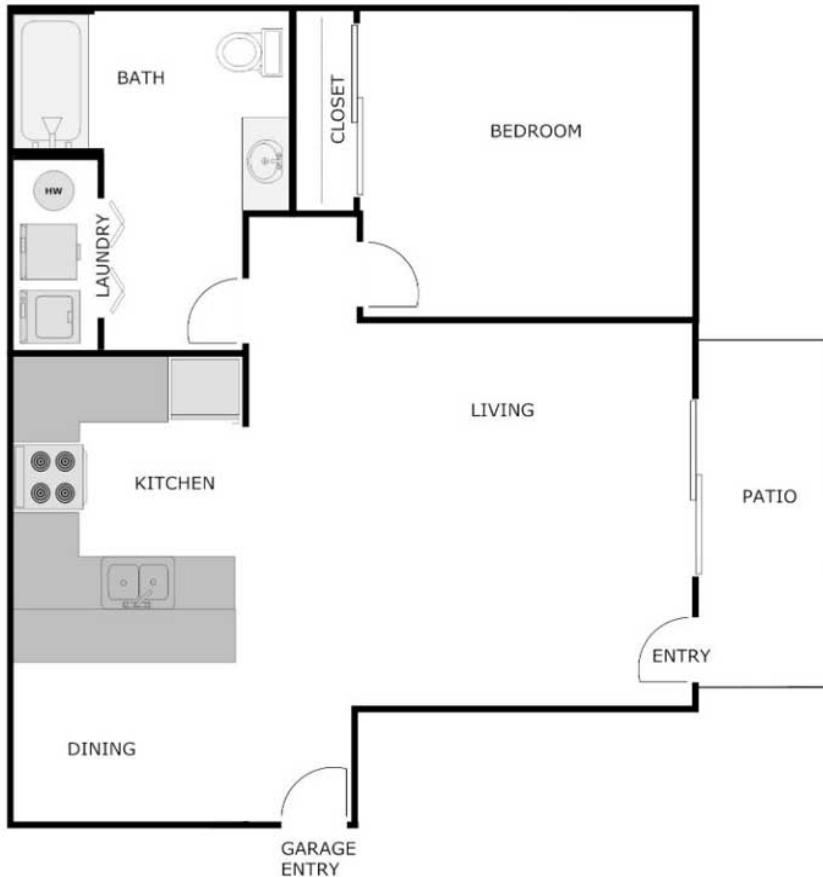

## 1 Bedroom 1 Bath Apartment Lower

760 Sq. Ft.

RENT

DEPOSIT

DATE AVAILABLE

NOTES

[Evergreenstatesliving.com](http://Evergreenstatesliving.com)

relax, enjoy, live!

3601 Cherryvale Circle Little Chute, WI 54913